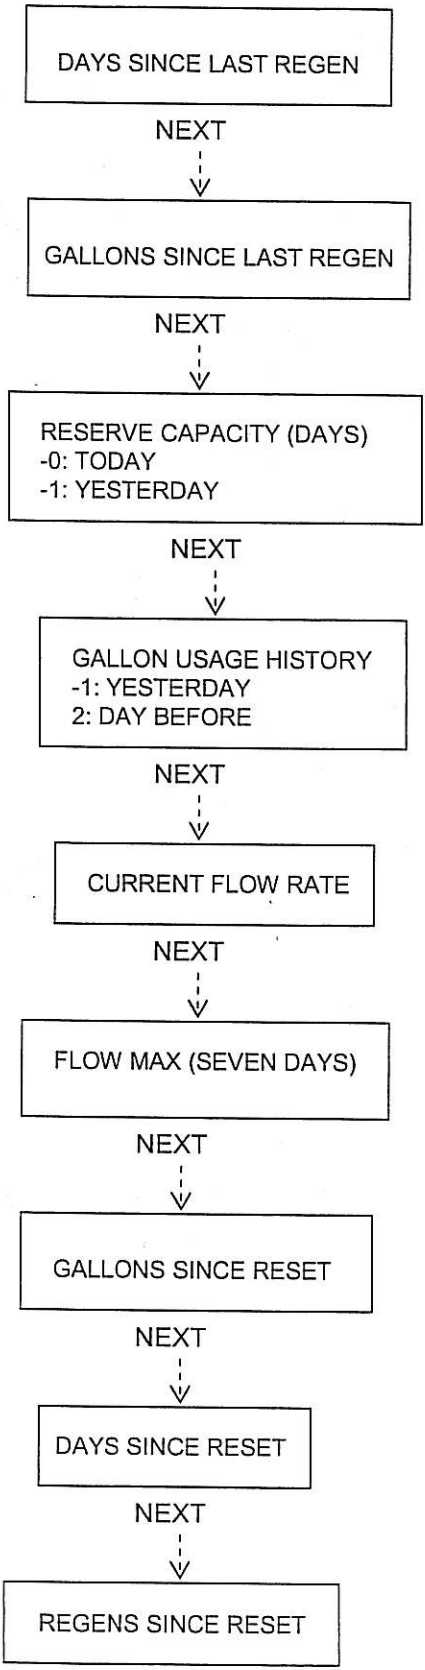

# WS1, WS1.25 SYSTEM CONFIGURATION

WS1, WS1.25 DIAGNOSTICS AND HISTORY

**DIAGNOSTICS**  
▲ AND ▼

**VALVE HISTORY**

▲ AND ▼ 93 SEC)

LOCK/UNLOCK: ▼ NEXT ▲ SET CLOCK  
(SEQUENCE)