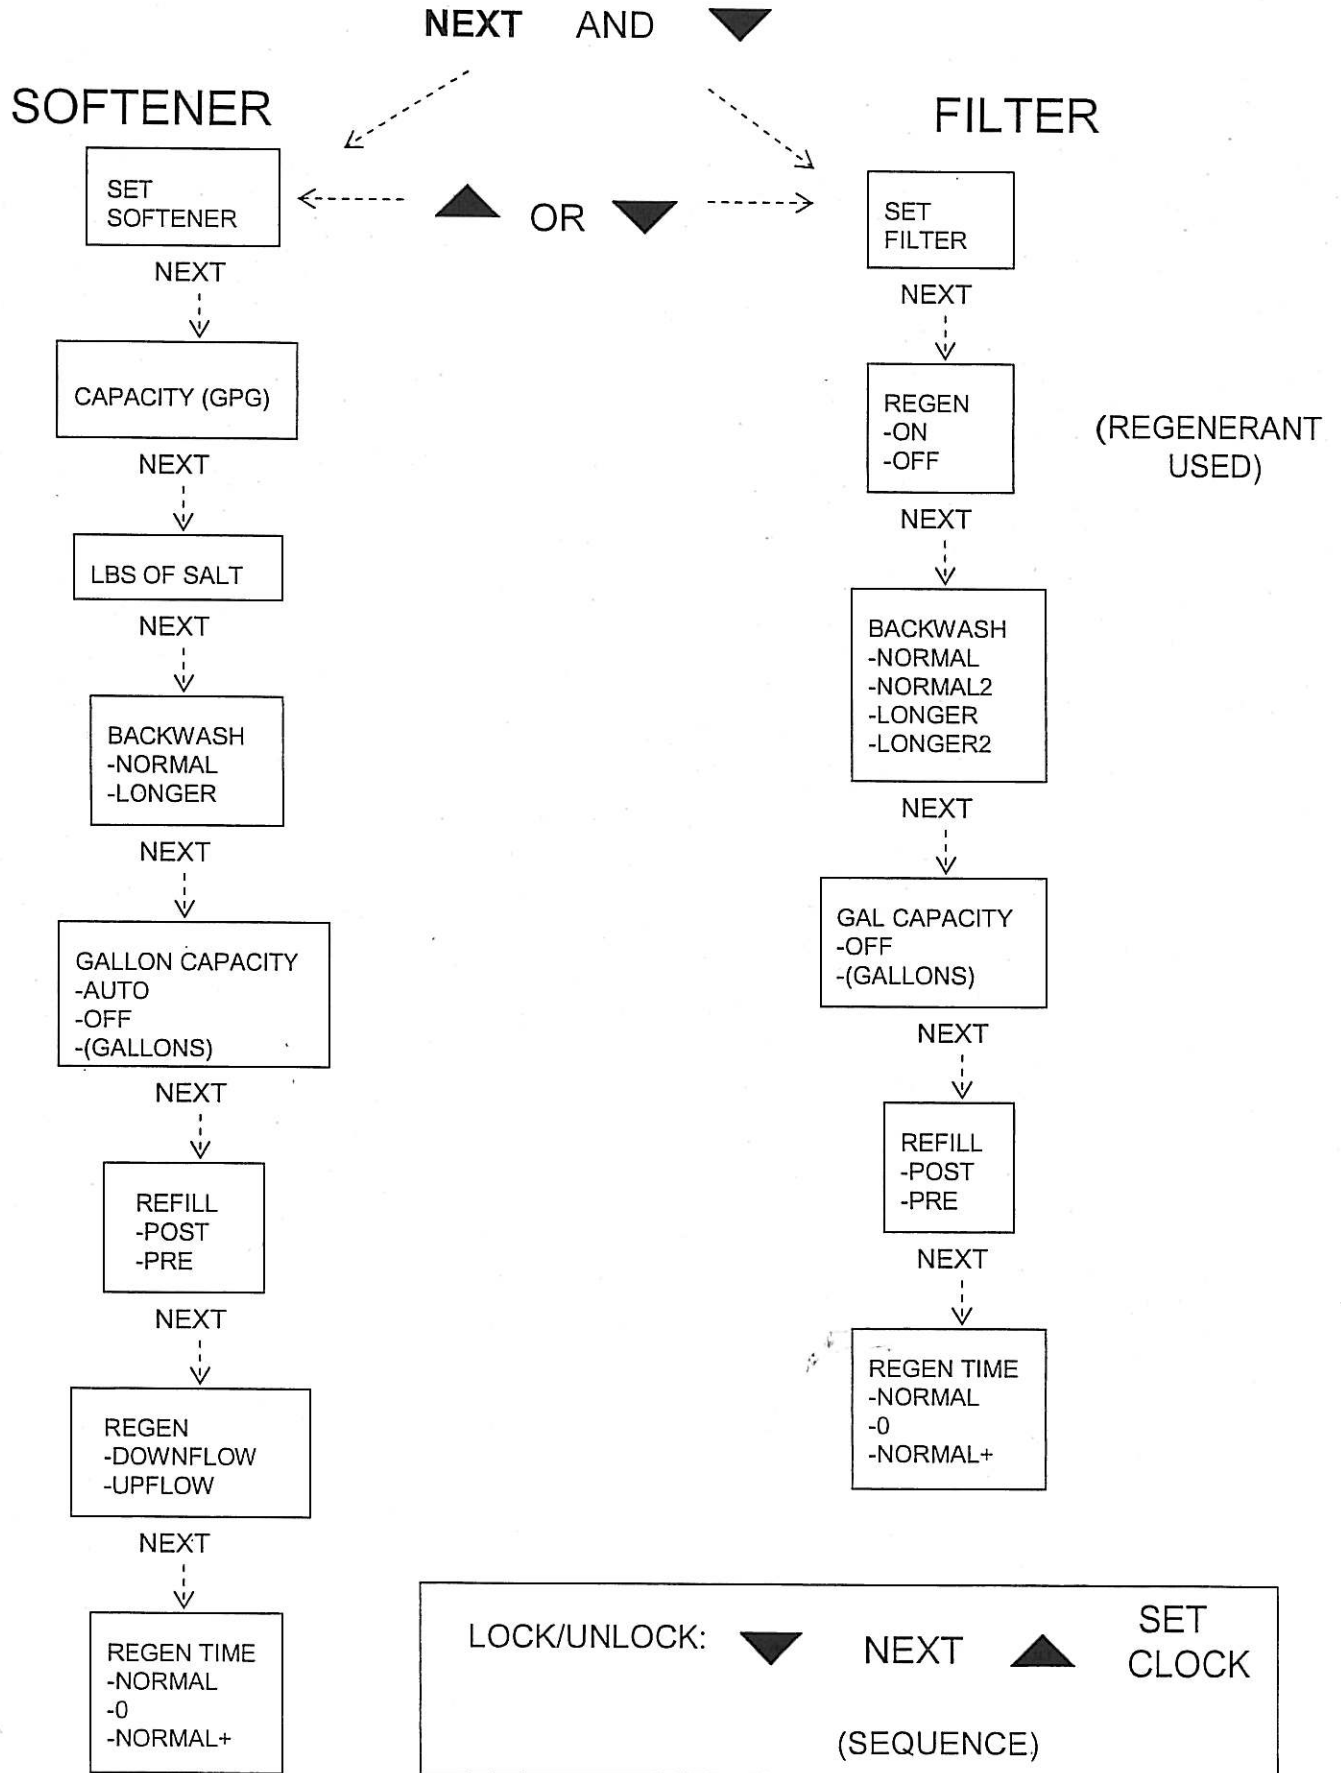

# WS1, WS1.25 SYSTEM CONFIGURATION

WS1, WS1.25 DIAGNOSTICS AND HISTORY

**DIAGNOSTICS**  
▲ AND ▼

**VALVE HISTORY**

▲ AND ▼ 93 SEC)

LOCK/UNLOCK: ▼ NEXT ▲ SET CLOCK  
(SEQUENCE)