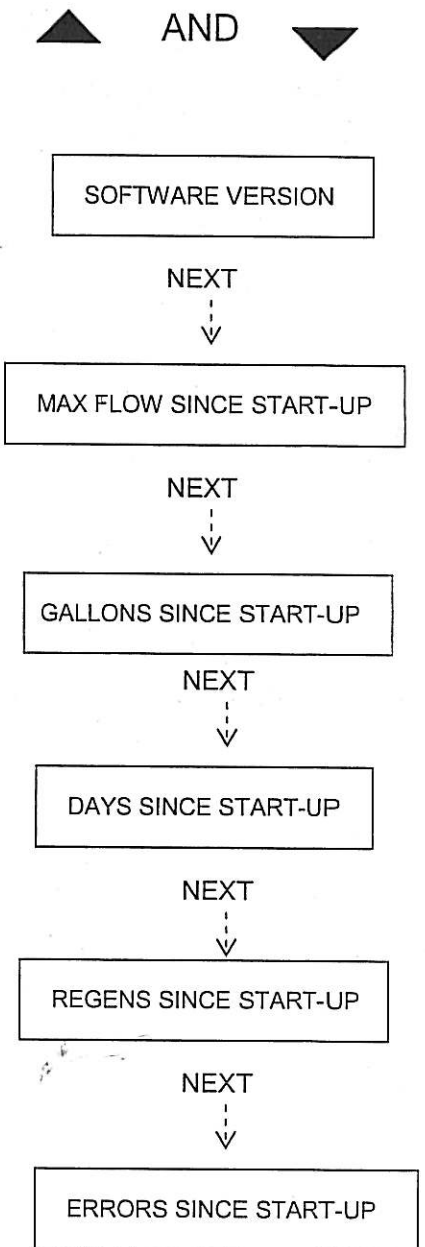

# WS1, WS1.25 SYSTEM CONFIGURATION

WS1, WS1.25 DIAGNOSTICS AND HISTORY

**DIAGNOSTICS**  
▲ AND ▼

**VALVE HISTORY**

▲ AND ▼ 93 SEC)

LOCK/UNLOCK: ▼ NEXT ▲ SET CLOCK  
(SEQUENCE)